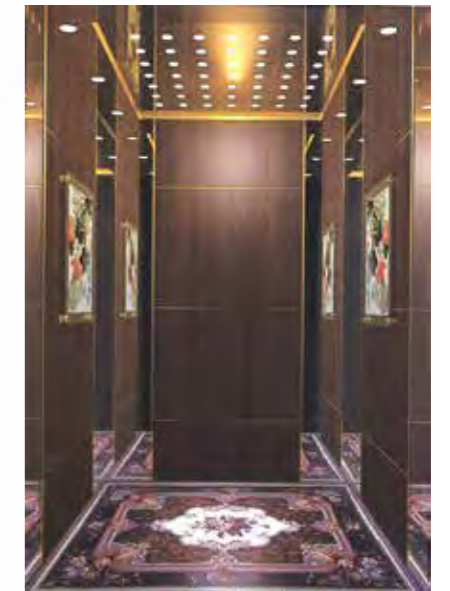

CB - 075	
Wall	Center wooden decorative, 4 sides mirror st.st.
Floor	Mosaic pvc
Handrail	Plexiglass square handrail
Ceiling	Mirror st.st.