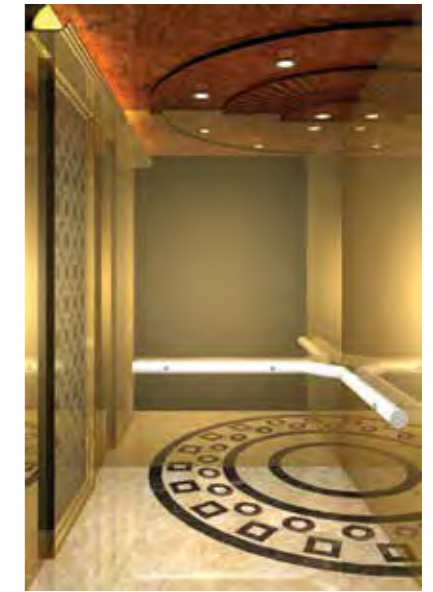

CB - 089	
Wall	Front side mirror stainless steel, left middle etching plate, two angle mirror stainless steel
Floor	Mosaic pvc
Handrail	Pipe Corner handrail
Ceiling	ironplate powder painting wooden