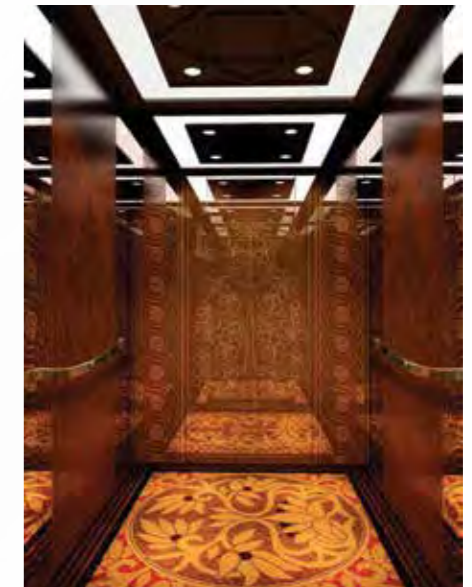

CB - 083	
Wall	Titanium rose gold etch plate
Floor	Mosaic pvc
Handrail	Titanium rose gold flat handrail
Ceiling	Iron plate powder painting plate