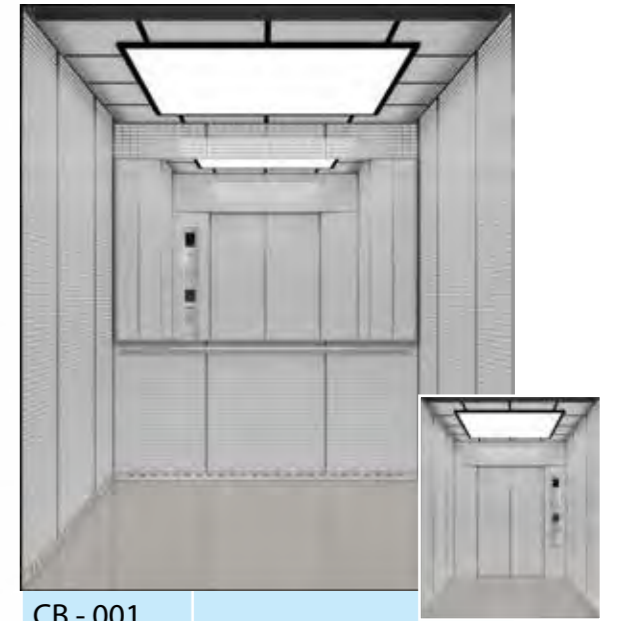

CB - 002	
Wall	Back wall center mirror, etch st.st. 2 side hairline st.st.
Floor	Mosaic pvc
Handrail	2 side round handrail
Ceiling	Hairline st.st. frame with transparent plate

CB - 001	
Wall	Hairline st.st. back wall half up mirror
Floor	PVC
Handrail	
Ceiling	Hairline st.st. middle transparents plate